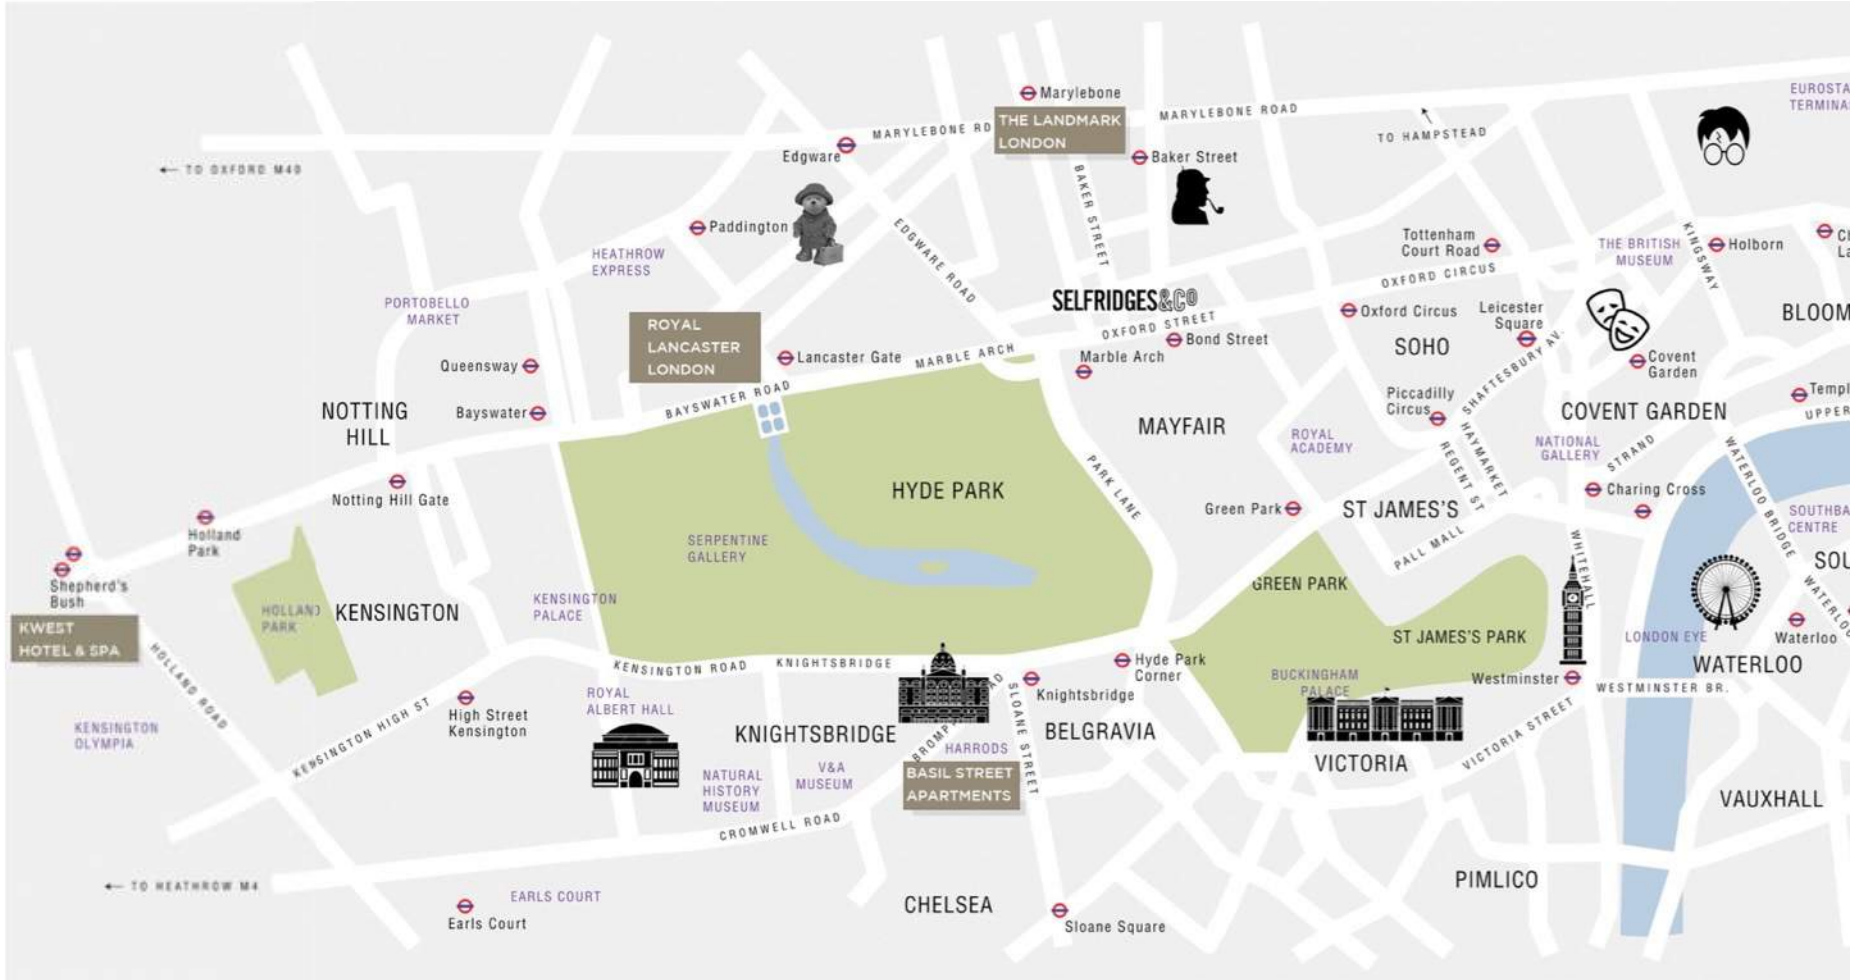

ROYAL LANCASTER LONDON

NINE KINGS

ROYAL LANCASTER

OUR HERITAGE

1967: The hotel opened under the name of Royal Lancaster

1994: Thai entrepreneur Jatuporn Sihanatkathakul purchases the property

2009: Changed name to Lancaster London

LOCATION & SURROUNDINGS

DISTINCTIVELY ROYAL

FLOORPLAN

NINE KINGS RECEPTION

NINE KINGS FOYER

NINE KINGS SUITE

NINE KINGS STAIRCASE

NINE KINGS SUITE

NINE KINGS

NINE KINGS

NINE KINGS

WESTBOURNE SUITE

WESTBOURNE SUITE

WESTBOURNE SUITE

WESTBOURNE SUITE | STAIRCASE

WESTBOURNE SUITE LOBBY