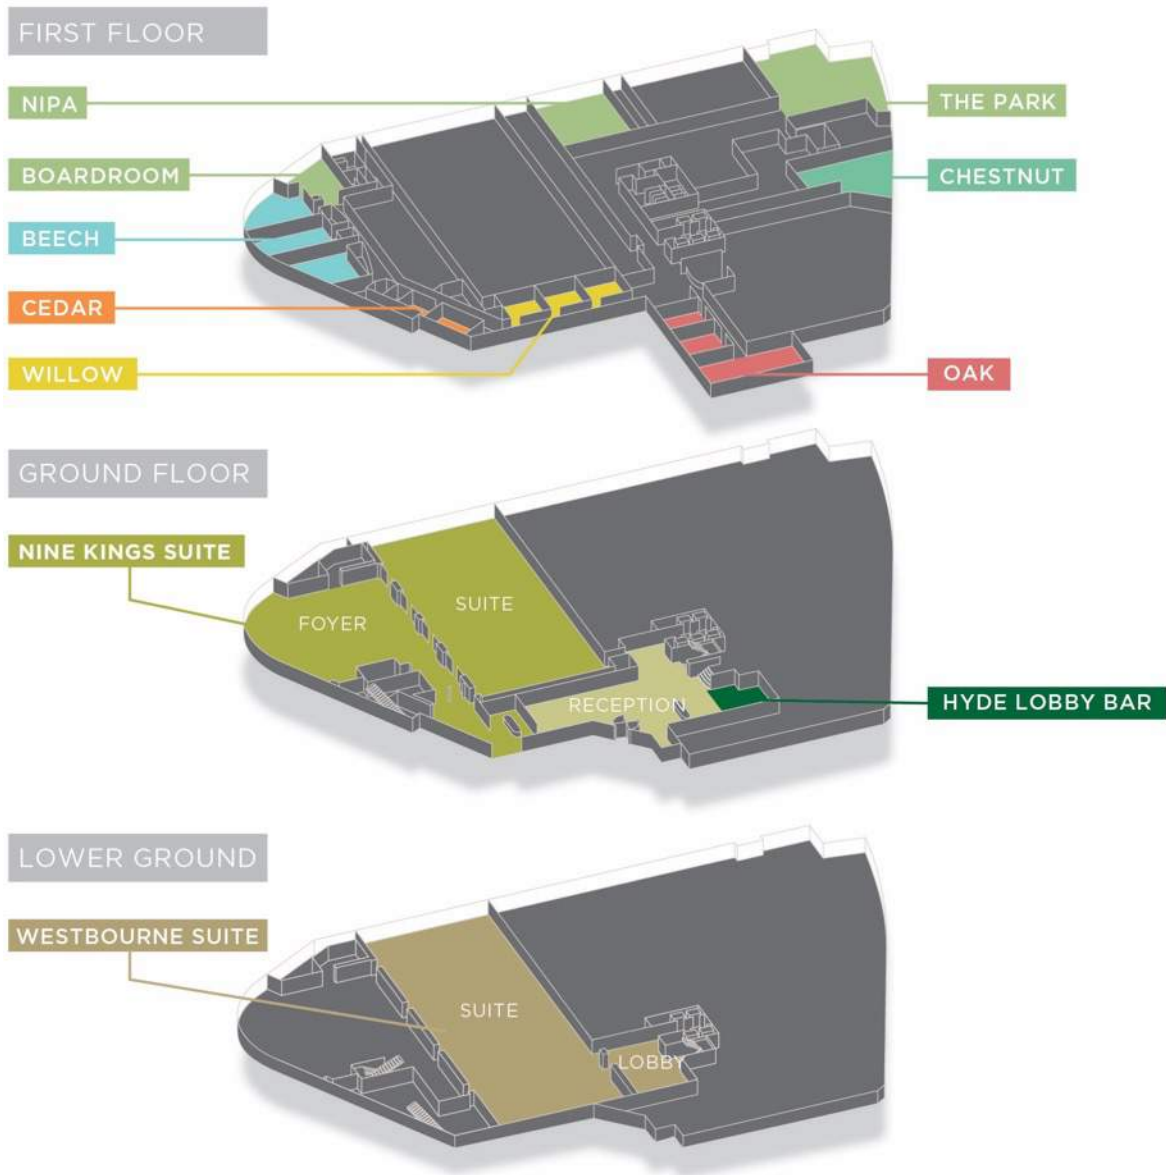

LOCATION & SURROUNDINGS

DISTINCTIVELY ROYAL

FLOORPLAN

NINE KINGS RECEPTION

NINE KINGS FOYER

NINE KINGS SUITE

NINE KINGS STAIRCASE

NINE KINGS SUITE

NINE KINGS

NINE KINGS

NINE KINGS

WESTBOURNE SUITE

WESTBOURNE SUITE

WESTBOURNE SUITE

WESTBOURNE SUITE | STAIRCASE

WESTBOURNE SUITE LOBBY

FOREST SUITE

BOARDROOM

CHESTNUT

BEECH SUITE

OAK SUITE

FOREST SUITE & SENSES ROOM

PARK VIEW

GUEST ROOM FEATURES | 411 bedrooms including 34 suites

INFORMATION

Type	No.
Classic	175
Deluxe	144
Superior Deluxe	10
Superior Deluxe Corner	12
Executive	36
Studio Suites	9
Studio Corner Suites	3
Spires Suites	5
Park Suites	15
Signature Suites	2

CLASSIC & DELUXE ROOMS | 20 square meters | 215 square feet