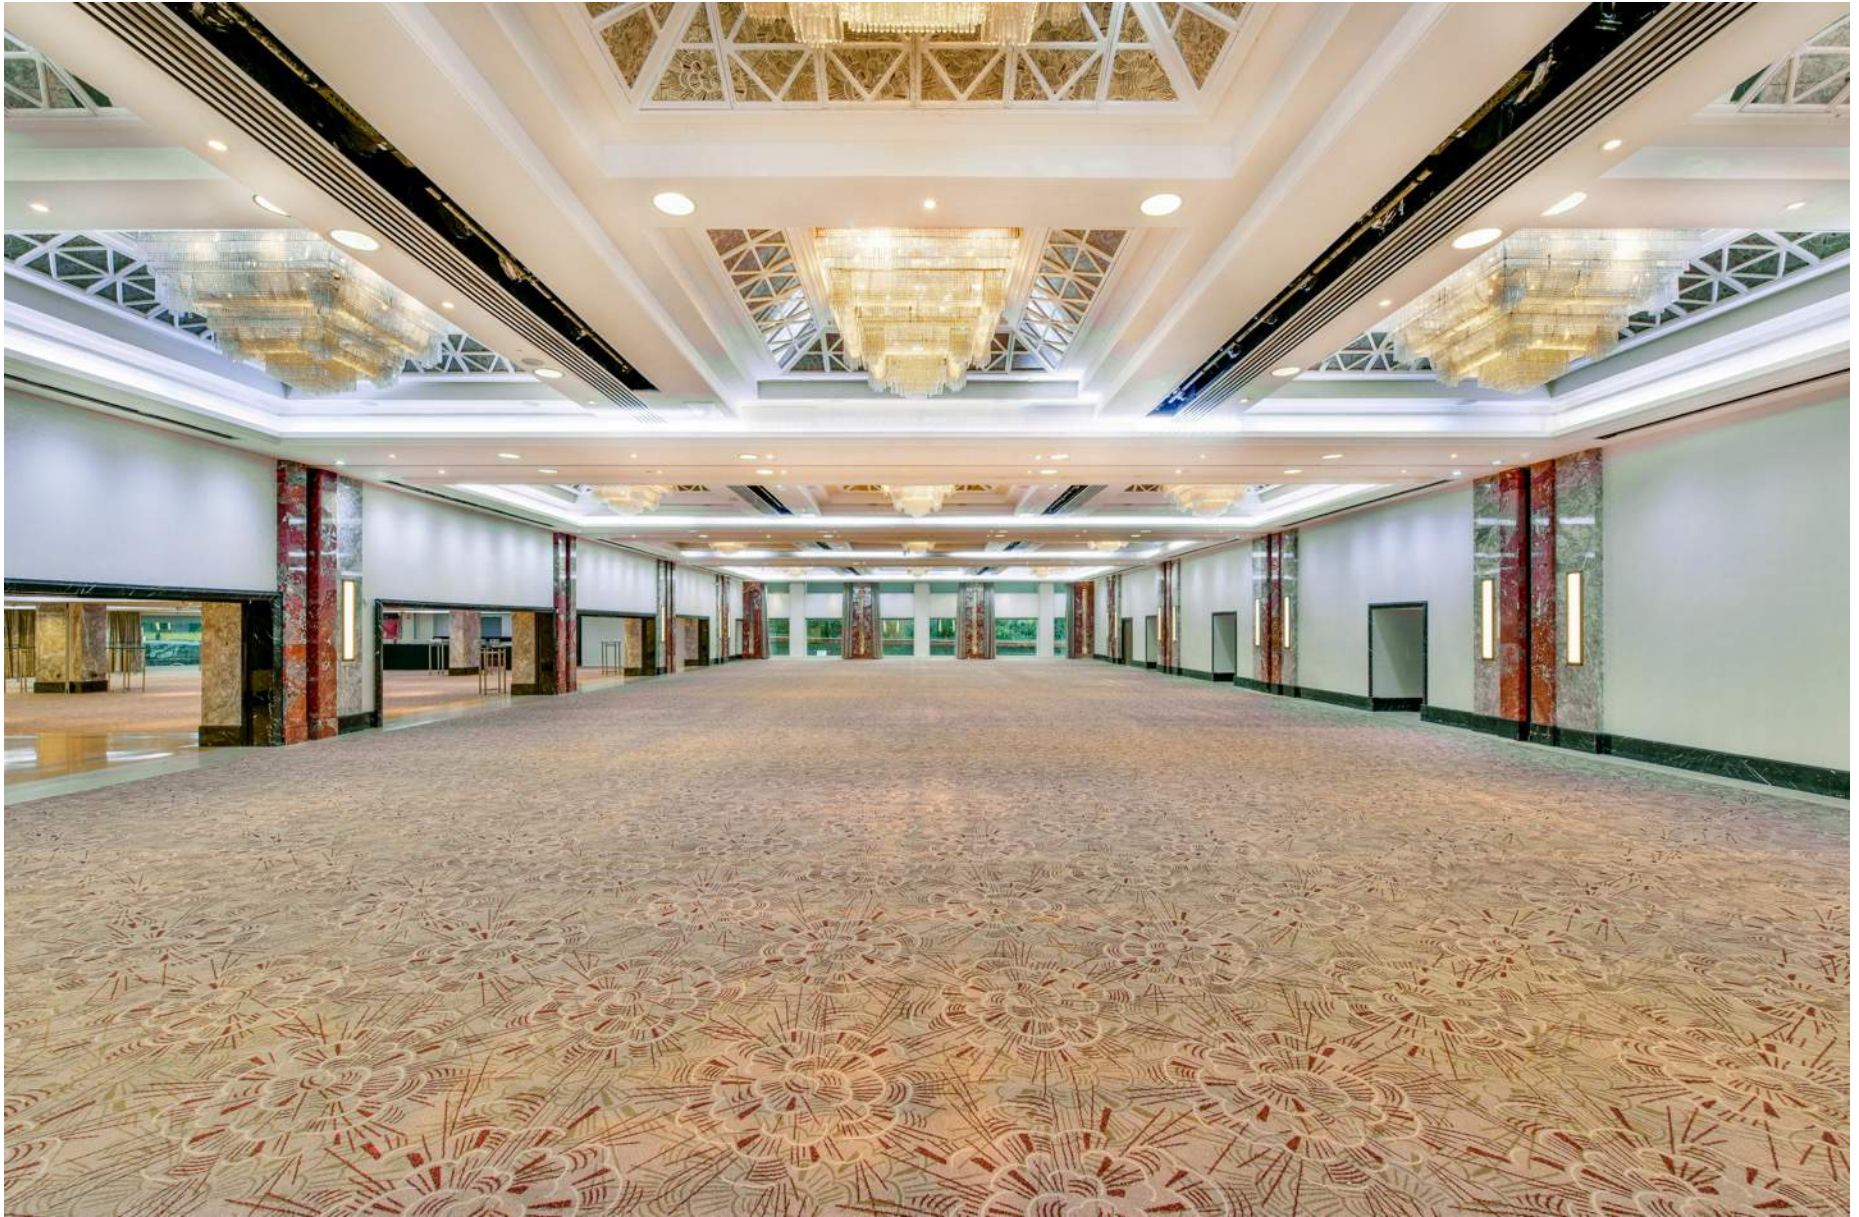

LOCATION & SURROUNDINGS

DISTINCTIVELY ROYAL

FLOORPLAN

NINE KINGS RECEPTION

NINE KINGS FOYER

NINE KINGS SUITE

NINE KINGS STAIRCASE

NINE KINGS SUITE

NINE KINGS

NINE KINGS

NINE KINGS

WESTBOURNE SUITE

WESTBOURNE SUITE

WESTBOURNE SUITE

WESTBOURNE SUITE | STAIRCASE

WESTBOURNE SUITE LOBBY